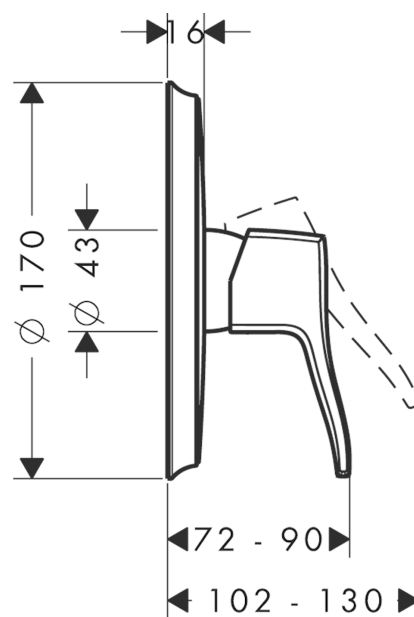

Metris Classic
Single lever shower mixer for concealed installation
 Surfaces: **Chrome** Article Number: **31676000**

Description

product features

- 1 outlet
- connection type: basic set
- ceramic cartridge
- min. operating pressure: 1 bar
- max. operating pressure: 10 bar
- temperature limitation adjustable

Product image

Scale drawing

Flowchart